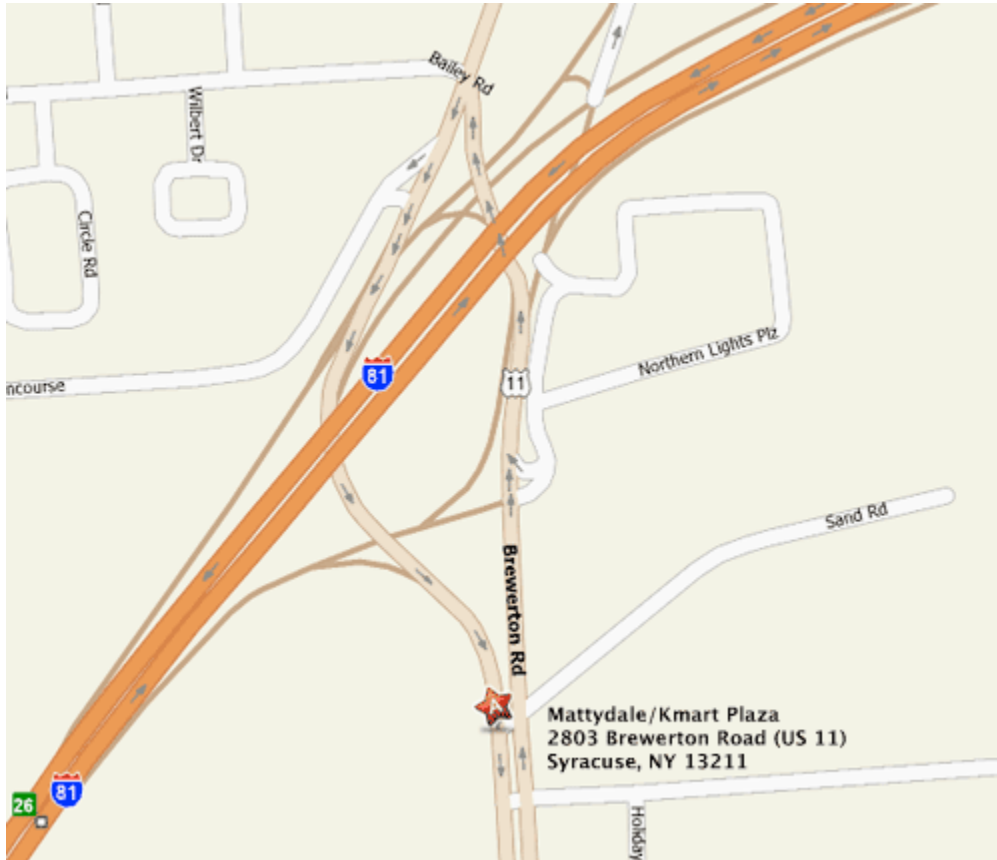

## How to find us:

Hiawatha Seaway Council  
2803 Brewerton Road (US Rte. 11)  
Mattydale, NY 13211

Phone: (315) 463-0201

Fax: (315) 463-5729

The Syracuse Scout Office is located on US 11 in Mattydale in the KMart plaza (Mattydale Plaza/Mattydale Commons). It is just south of Interstate 81 Exit 26.

**From the Thruway (Interstate 90):** Take exit 36 to Interstate 81 North; take exit 26 (Mattydale/US 11). Bear right and turn right at light into plaza.

**From Interstate 81 Southbound:** Take Interstate 81 exit 26-27 (Mattydale/Syracuse Airport/US 11). Take the US 11/Mattydale ramp (exit 26). Merge right; plaza is a right turn at the second light.